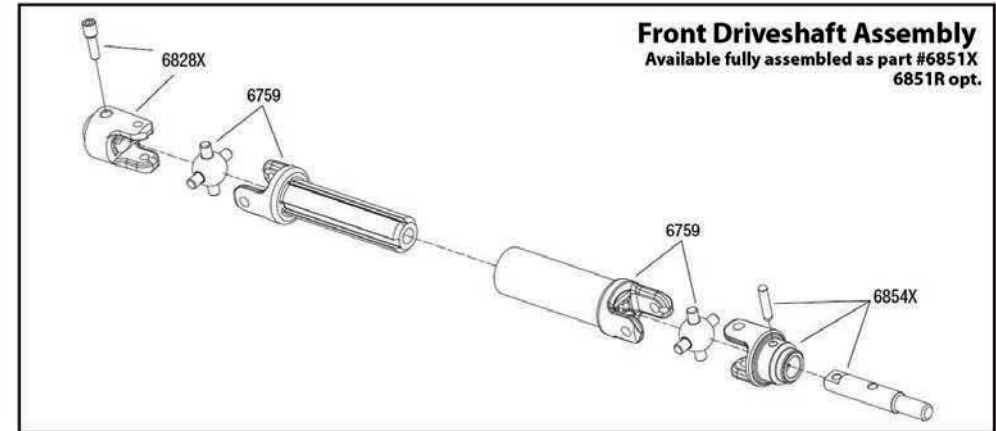

Driveshafts