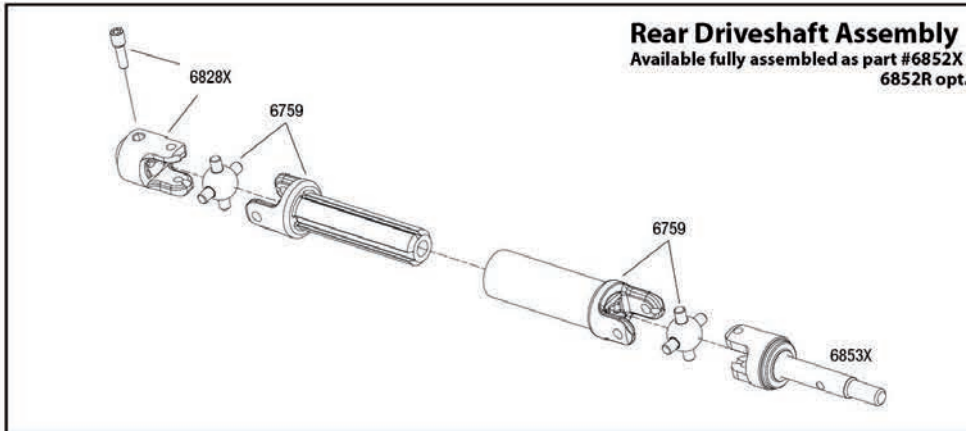

Driveshafts