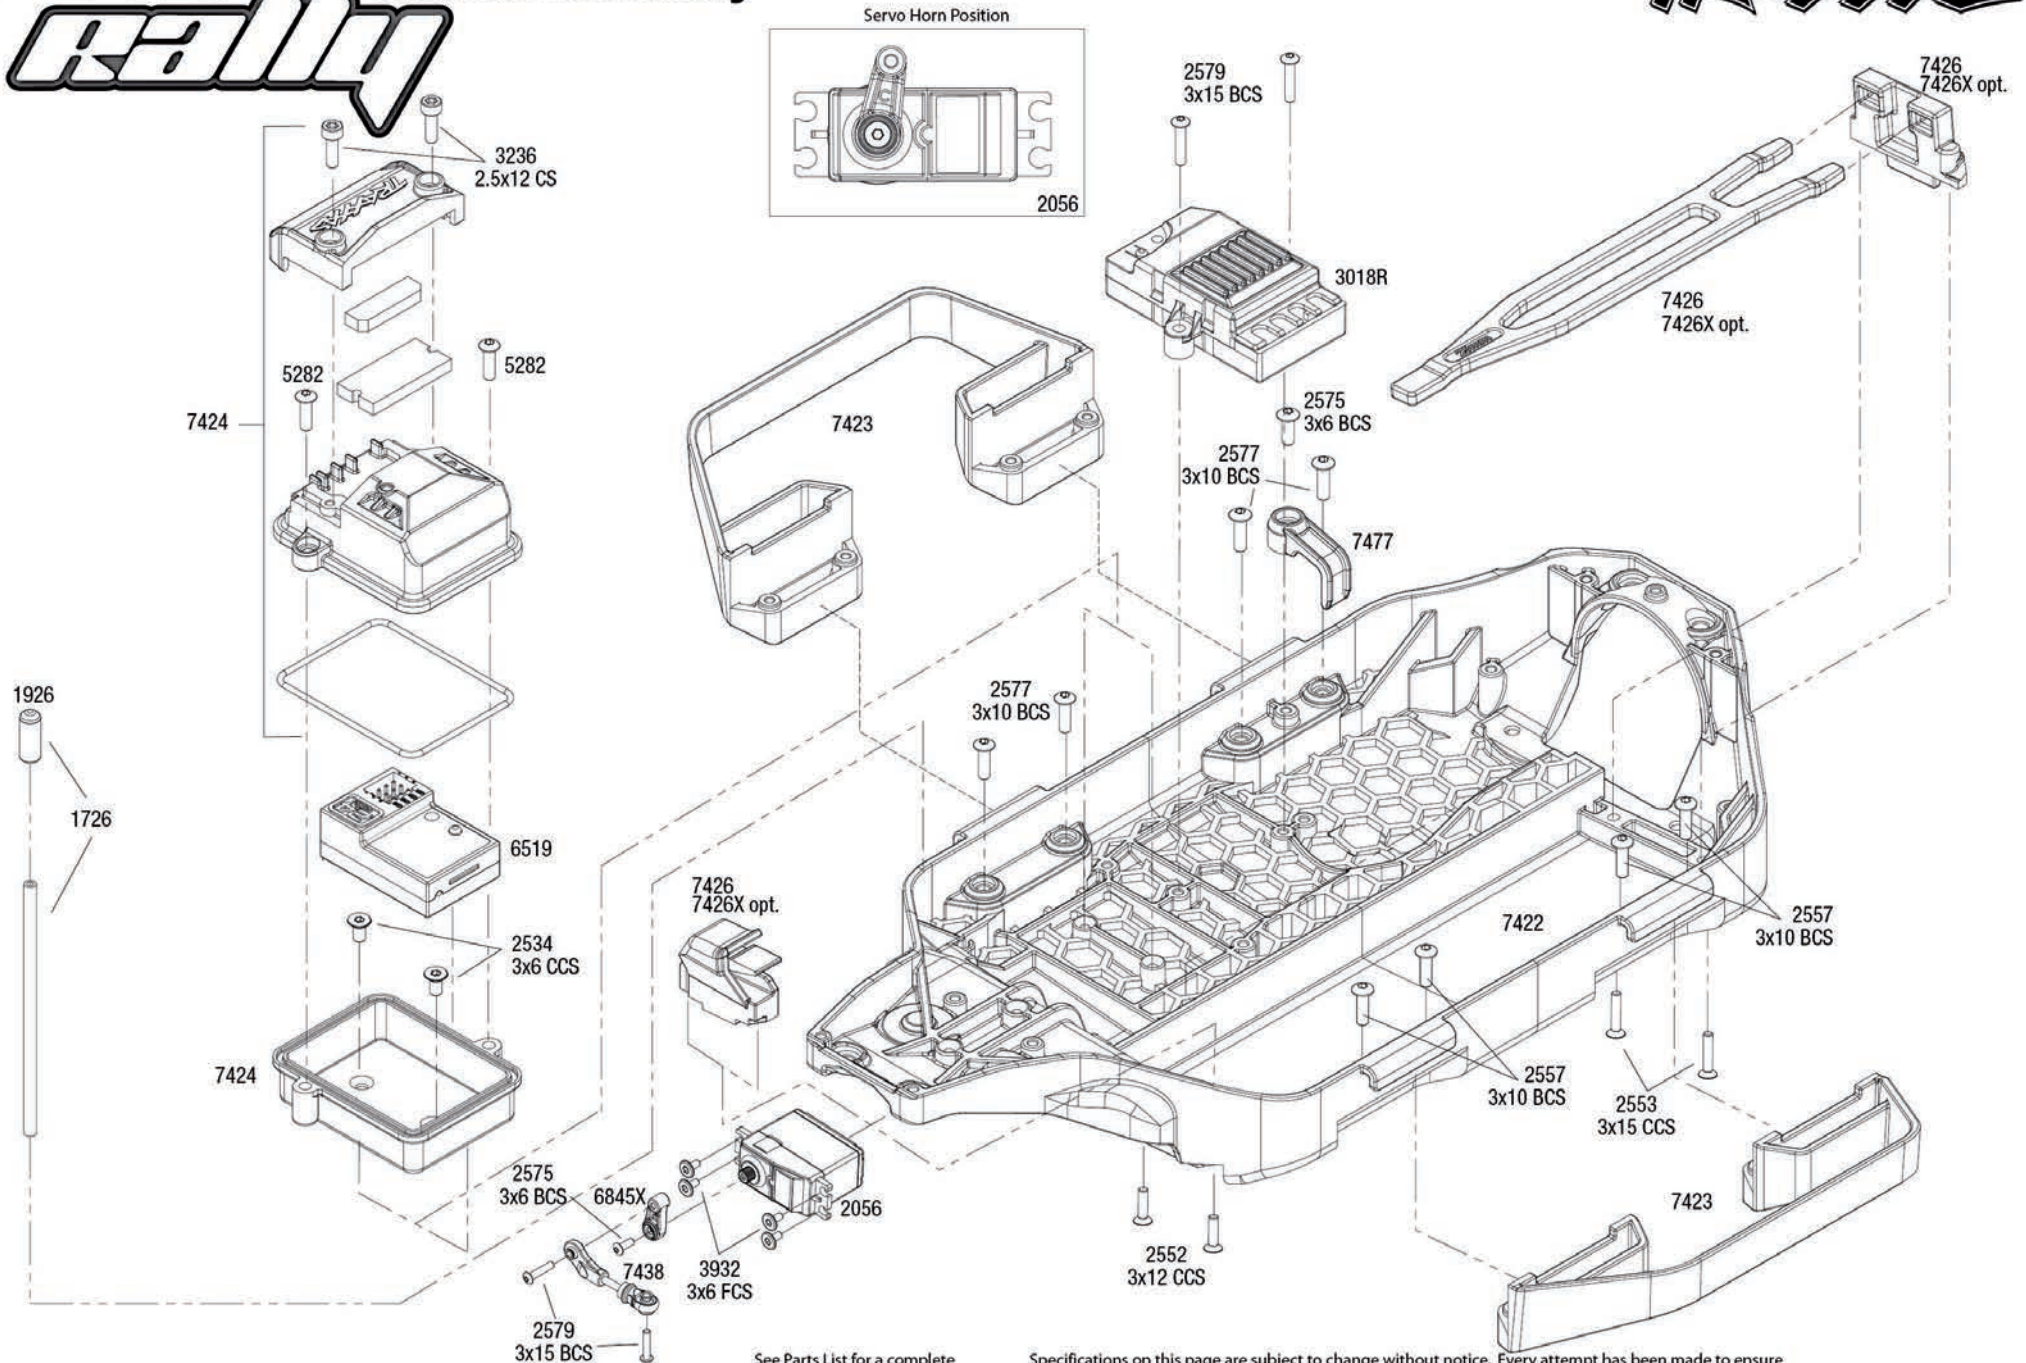

Fiesta ST Chassis Assembly

RALLY

TRAXXAS

See Parts List for a complete listing of optional accessories.

Specifications on this page are subject to change without notice. Every attempt has been made to ensure the accuracy of this drawing; however, Traxxas cannot be held responsible for typographical or other errors.

REV 170217-R00

Fiesta ST Transmission Assembly

Rally

TRAXXAS

See Parts List for a complete listing of optional accessories.

REV 170217-R00
 Specifications on this page are subject to change without notice. Every attempt has been made to ensure the accuracy of this drawing; however, Traxxas cannot be held responsible for typographical or other errors.

Driveshafts

Modular Assembly