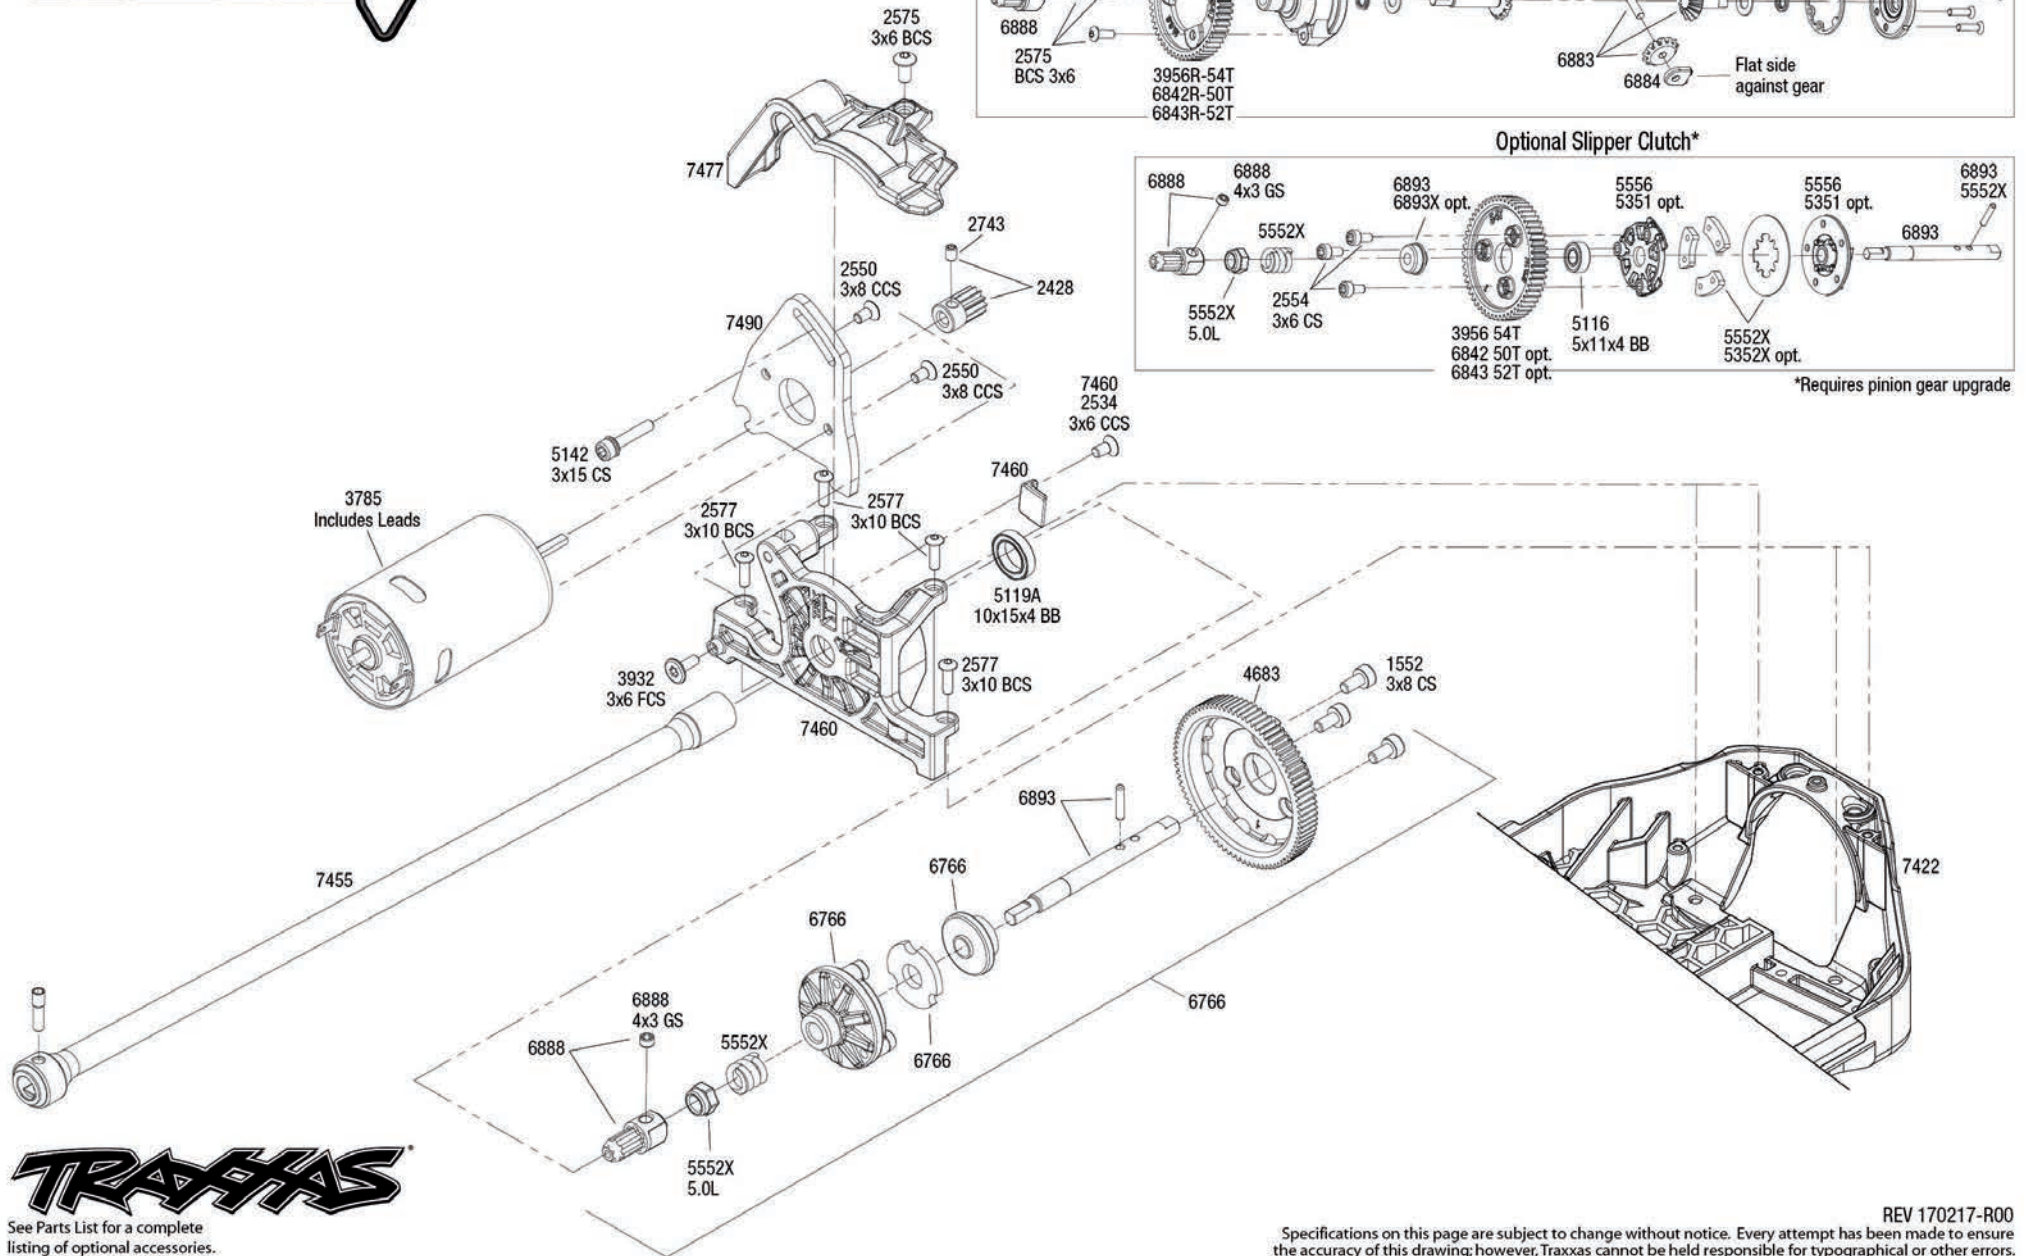

Fiesta ST Chassis Assembly

RALLY

TRAXXAS

See Parts List for a complete listing of optional accessories.

Specifications on this page are subject to change without notice. Every attempt has been made to ensure the accuracy of this drawing; however, Traxxas cannot be held responsible for typographical or other errors.

REV 170217-R00

Fiesta ST Transmission Assembly

Rally

TRAXXAS

See Parts List for a complete listing of optional accessories.

REV 170217-R00
 Specifications on this page are subject to change without notice. Every attempt has been made to ensure the accuracy of this drawing; however, Traxxas cannot be held responsible for typographical or other errors.

Driveshafts

Modular Assembly